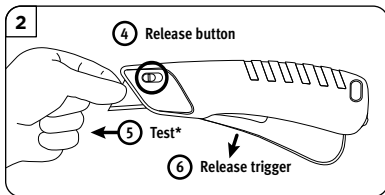

smart-retract rebel™ safety knife
#E12304-4

auto-retract rebel™ safety knife
#E12209-4

PHCsafety.com

TO REMOVE BLADE:

Always pull blade away from body

TO REPLACE BLADE:

SAFETY TIPS: READ BEFORE USING TO AVOID INJURY

NEVER use release button unless intending to remove blade.

***AFTER** inserting the blade, always ensure blade is secure before releasing the trigger. Restart the process to replace the blade, if blade is not secure.